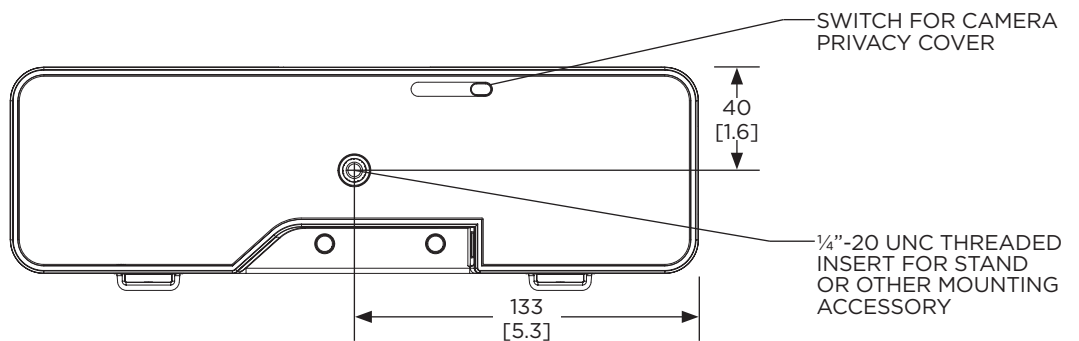

PRELIMINARY TECHNICAL DATA

Bose Videobar VB-S

all-in-one USB conferencing device

Dimensions^{2 3}

Top View

Bottom View

Front View

2. DIMENSIONS ARE SHOWN IN MILLIMETERS OVER INCHES.
3. WEIGHT IS APPROX. 1.0 KG (2.1 LB) (BOSE VIDEOBAR ONLY).