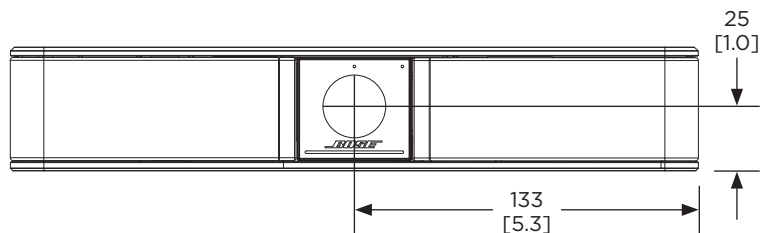

PRELIMINARY TECHNICAL DATA

Bose Videobar VB-S

all-in-one USB conferencing device

Dimensions^{2 3}

Top View

Bottom View

Front View

2. DIMENSIONS ARE SHOWN IN MILLIMETERS OVER INCHES.
3. WEIGHT IS APPROX. 1.0 KG (2.1 LB) (BOSE VIDEOBAR ONLY).