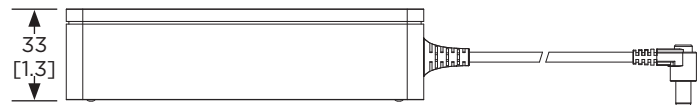

Left View

POWER SUPPLY
DIMENSIONS APPLY TO BOTH SIDES

Bose, Bose Work, and Videobar are trademarks of Bose Corporation. Android, Chrome, Chromebook, Hangouts and other marks are trademarks of Google LLC. The *Bluetooth*® word mark and logos are registered trademarks owned by Bluetooth SIG, Inc. and any use of such marks by Bose Corporation is under license. macOS is a trademark of Apple Inc. USB Type-C® and USB-C® are registered trademarks of USB Implementers Forum and are only intended for use with products based on and compliant with the USB Type-C® cable and connector specification. Wi-Fi is a registered trademark of Wi-Fi Alliance®. Zoom is a trademark of Zoom Video Communications, Inc. All other trademarks are the property of their respective owners.

For additional specifications and application information, please visit [PRO.BOSE.COM](https://pro.bose.com). Specifications subject to change without notice. 04/2022