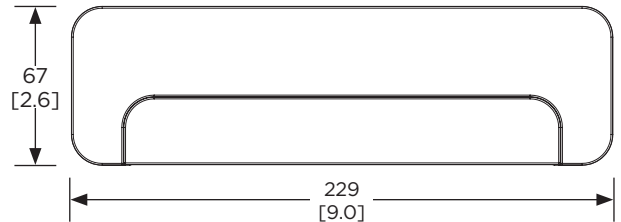

PRELIMINARY TECHNICAL DATA

Bose Videobar VB-S

all-in-one USB conferencing device

Dimensions^{2 3}

Top View

Bottom View

Front View

2. DIMENSIONS ARE SHOWN IN MILLIMETERS OVER INCHES.
3. WEIGHT IS APPROX. 1.0 KG (2.1 LB) (BOSE VIDEOBAR ONLY).

For additional specifications and application information, please visit PRO.BOSE.COM. Specifications subject to change without notice. 04/2022

Bose Videobar VB-S

all-in-one USB conferencing device

Dimensions

Front View

MOUNTING BRACKET

Top View

TABLETOP STAND

Right View

TABLETOP STAND
DIMENSIONS APPLY TO BOTH SIDES

Rear View

TABLETOP STAND

Rear View

TABLETOP-MOUNTING

Rear View

WALL-MOUNTING

Right View

TABLETOP-MOUNTING
DIMENSIONS APPLY TO BOTH SIDES

Right View

WALL-MOUNTING
DIMENSIONS APPLY TO BOTH SIDES