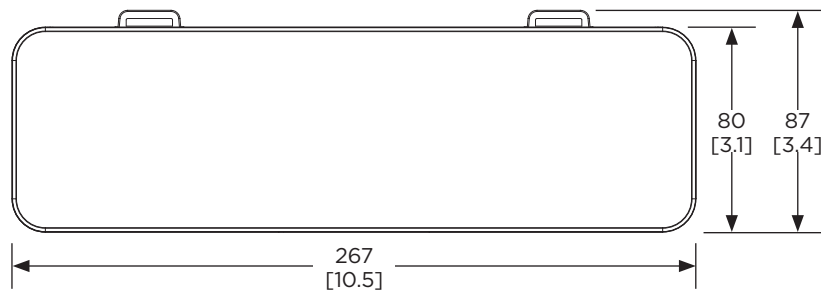

PRELIMINARY TECHNICAL DATA

Bose Videobar VB-S

all-in-one USB conferencing device

Dimensions^{2 3}

Top View

Bottom View

Front View

2. DIMENSIONS ARE SHOWN IN MILLIMETERS OVER INCHES.
3. WEIGHT IS APPROX. 1.0 KG (2.1 LB) (BOSE VIDEOBAR ONLY).