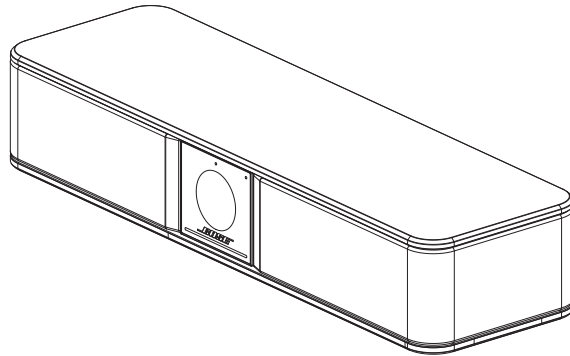

PRELIMINARY TECHNICAL DATA

Bose Videobar VB-S

all-in-one USB conferencing device

Dimensions^{2 3}