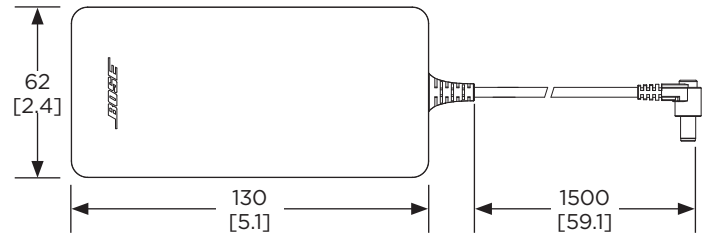

PRELIMINARY TECHNICAL DATA

Bose Videobar VB-S

all-in-one USB conferencing device

Dimensions

Rear View

POWER SUPPLY

Top View

POWER SUPPLY