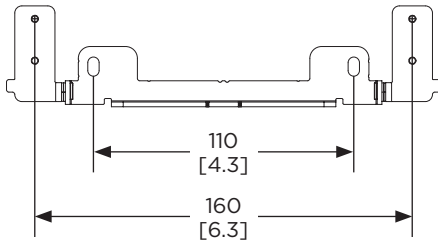

PRELIMINARY TECHNICAL DATA

Bose Videobar VB-S

all-in-one USB conferencing device

Dimensions^{2 3}

Top View

Bottom View

Front View

2. DIMENSIONS ARE SHOWN IN MILLIMETERS OVER INCHES.
3. WEIGHT IS APPROX. 1.0 KG (2.1 LB) (BOSE VIDEOBAR ONLY).

Front View

MOUNTING BRACKET

Top View

TABLETOP STAND

Right View

TABLETOP STAND
DIMENSIONS APPLY TO BOTH SIDES

Rear View

TABLETOP STAND

Rear View

TABLETOP-MOUNTING

Rear View

WALL-MOUNTING

Right View

TABLETOP-MOUNTING
DIMENSIONS APPLY TO BOTH SIDES

Right View

WALL-MOUNTING
DIMENSIONS APPLY TO BOTH SIDES